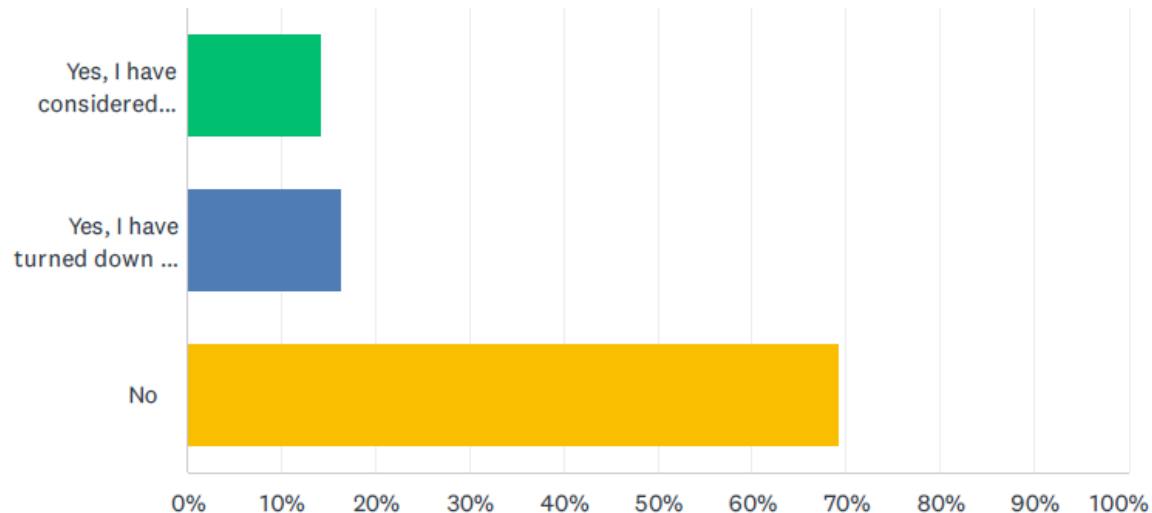

Survey Results

Q2 Have local, state, and/or national policies impacted your decision to participate in any professional opportunities, such as accepting an invitation to visit, speak, or recruit and/or participation in a conference or a social outing outside of the workplace?

Answered: 98 Skipped: 2