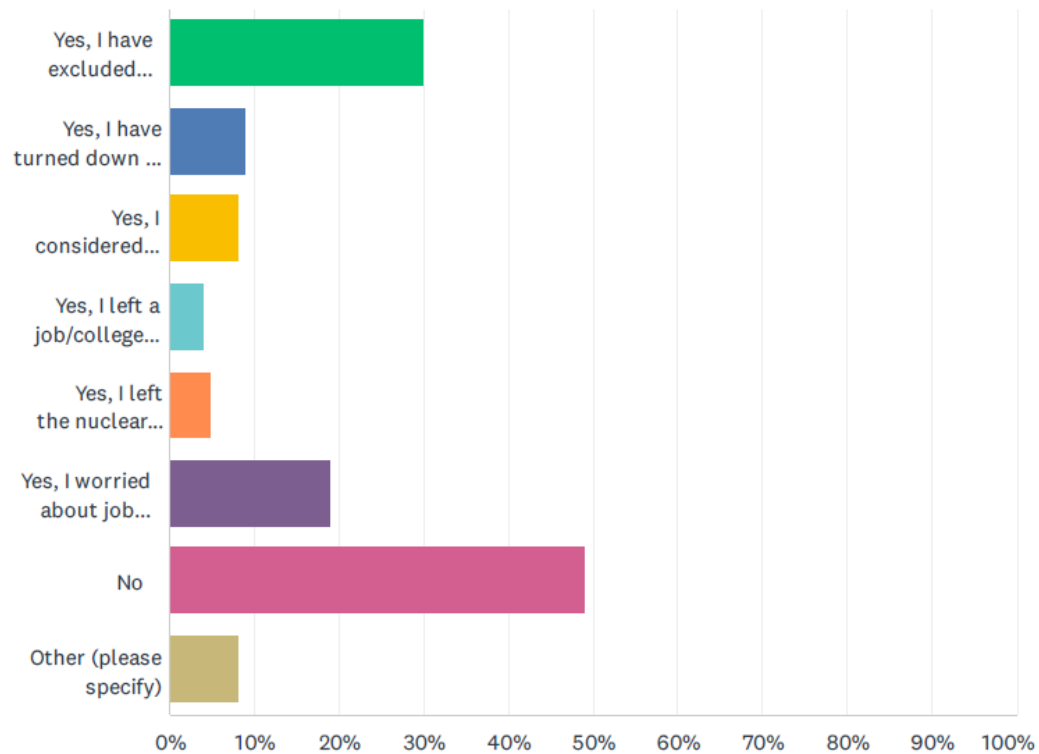

The Impact of National Policies on the Nuclear Workforce

Diversity and Inclusion in ANS Committee

Thursday, June 29, 2023

Survey Results

Q1 Have local, state, and/or national policies impacted your career decisions? (Check all that apply)

Answered: 100 Skipped: 0

Survey Results

Q2 Have local, state, and/or national policies impacted your decision to participate in any professional opportunities, such as accepting an invitation to visit, speak, or recruit and/or participation in a conference or a social outing outside of the workplace?

Answered: 98 Skipped: 2

Survey Results

Q3 Which factored into those decisions? (Check all that apply)

Answered: 31 Skipped: 69