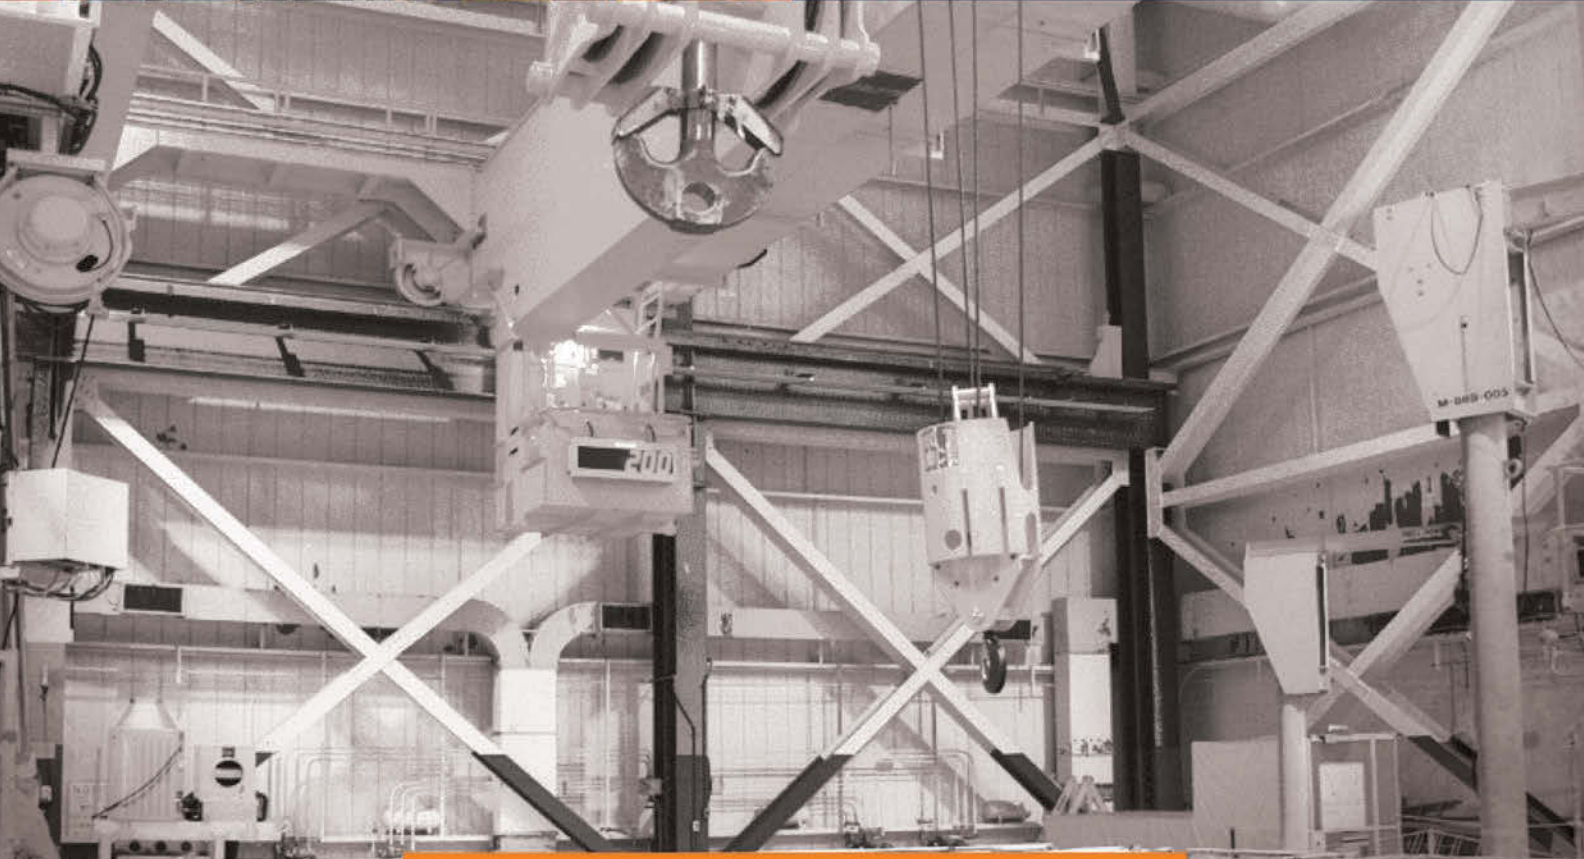

VISIT US AT
BOOTH #725

We are your **Expert,** **Craftsman & Partner**

Our goal is to make our customer's job easier. We provide turnkey material handling solutions for all generations of nuclear power plants. Our quality is built on depth of capabilities, with an integrated approach, in-house resources and experience.