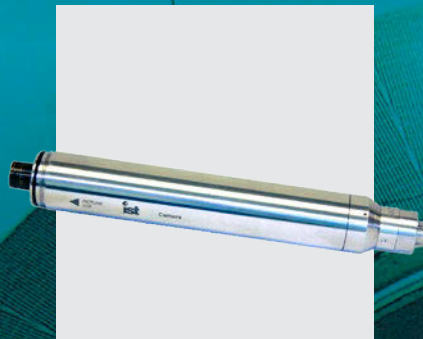

MIRION
TECHNOLOGIES

WORLD-CLASS OUTAGE AND TOOLING IMAGING

Your trusted partner for a range of highly sensitive CCTV and imaging systems for inspection, surveillance and monitoring.

RC720™
HD-RAD
Camera System

R93™
High Radiation
Camera

C911™ DOTCAM
Miniature
Color Camera

**TOOLING | WELD INSPECTION | CORE VERIFICATION
OVERVIEW MONITORING | FUEL INSPECTION | MAST CAMERAS**

Visit www.mirion.com to learn more.