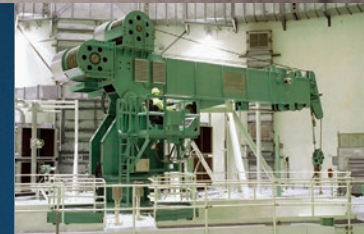

We are your **Expert,** **Craftsman & Partner**

Our goal is to make our customer's job easier. We provide turnkey material handling solutions for all generations of nuclear power plants. Our quality is built on depth of capabilities, with an integrated approach, in-house resources and experience.