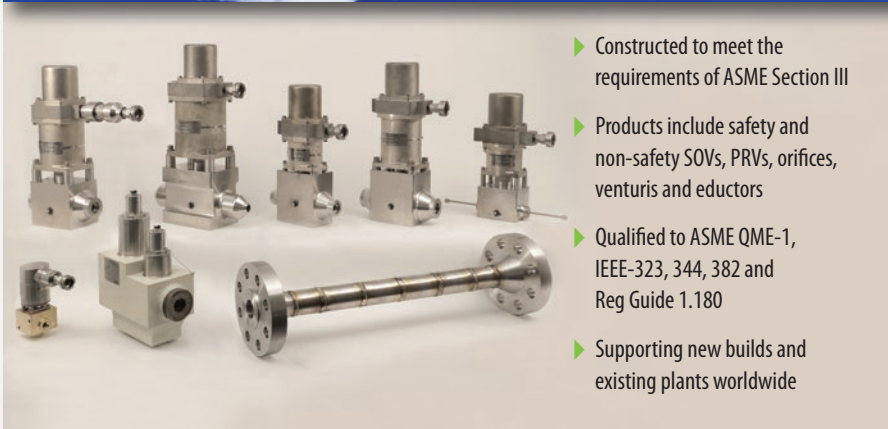

Next Generation Flow Control

for the

Next Generation of Reactors

- ▶ Constructed to meet the requirements of ASME Section III
- ▶ Products include safety and non-safety SOVs, PRVs, orifices, venturis and eductors
- ▶ Qualified to ASME QME-1, IEEE-323, 344, 382 and Reg Guide 1.180
- ▶ Supporting new builds and existing plants worldwide

**Camseal®
Metal-
Seated
Ball Valves**

Ask around and talk to peers! Thousands of high-performance Conval valves are operating in nuclear power plants around the world.

Available for EPC new construction or MRO applications. Specify the proven nuclear valve leader!