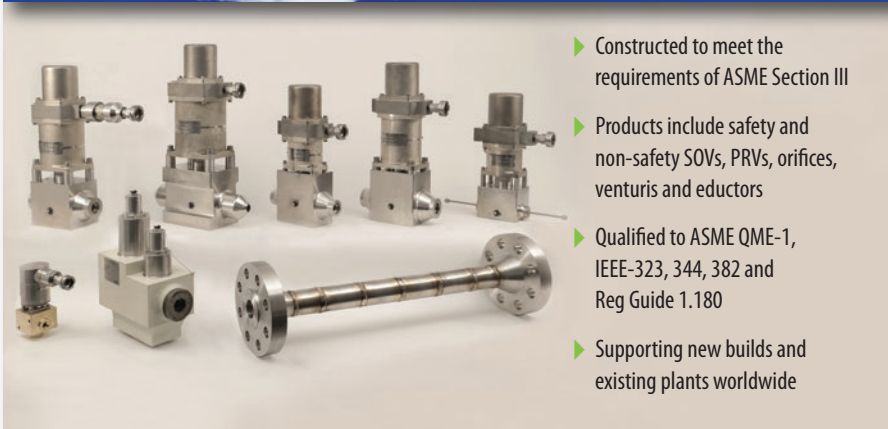

- Constructed to meet the requirements of ASME Section III
- Products include safety and non-safety SOVs, PRVs, orifices, venturis and eductors
- Qualified to ASME QME-1, IEEE-323, 344, 382 and Reg Guide 1.180
- Supporting new builds and existing plants worldwide

Valcor Engineering Corporation

Contact us to learn how Valcor can help meet your specific flow control needs
www.valcor.com | (973)-467-8400 | nuclear@valcor.com