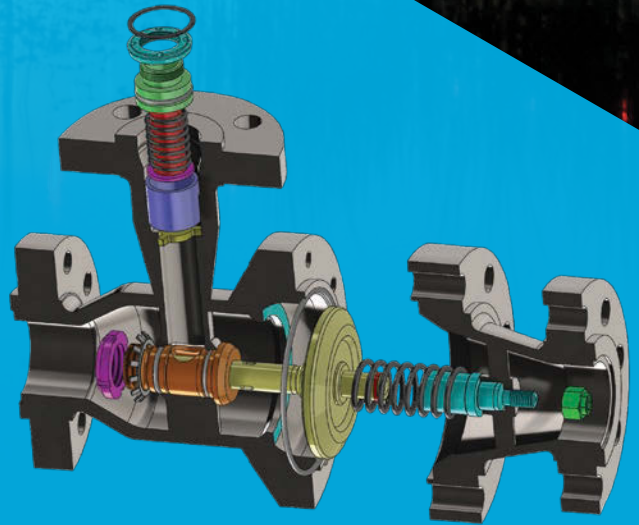

ASC[™]
Engineered Solutions

Your trusted valve repair experts

Severe Service Valve Trim & Repairs

The ASC Engineered Solutions Anvil Services team provides complete project solutions for critical component repair, replacement parts and field services for both safety and non-safety related applications.

We have you covered with 24/7 service with on-site repair and service. **Your emergency is our emergency.** Forced outage turn-arounds and planned maintenance programs are our specialty. Our 3D scanning and reverse engineering combined with exceptional technical expertise ensures that your parts will be like for like replacements.

To learn more about our valve refurbishment services for the Nuclear Industry call **732-805-4000**.

ANVIL SERVICES
An ASC Engineered Solution

FOR CRITICAL VALVE REPAIRS

www.asc-es.com

Building connections that last[™]